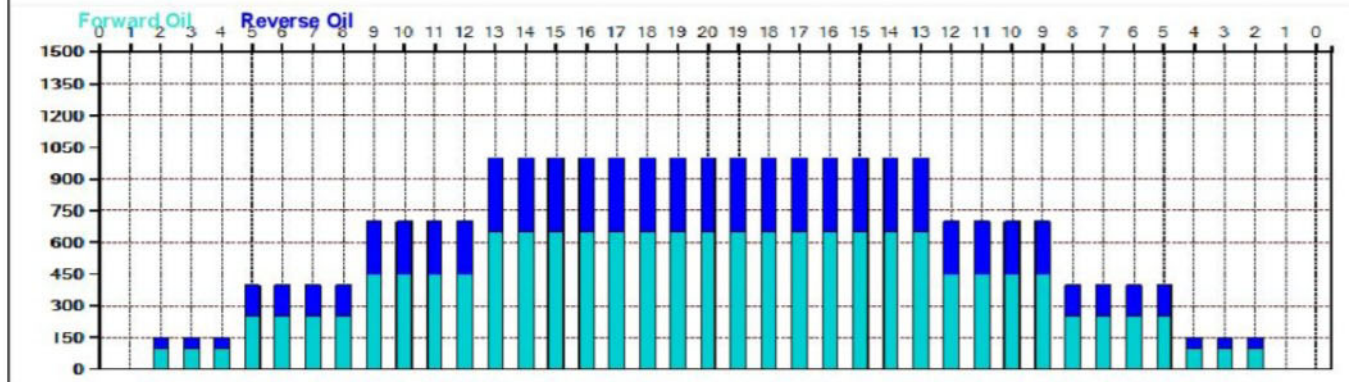

Kegel Sport Series - SUNSET STRIP - 3240 (50 uL)

Oil Pattern Distance: 40 Feet **Reverse Brush Drop:** 40 Feet **Oil Per Board:** 50 uL
Forward Oil Total: 15.95 mL **Reverse Oil Total:** 8.75 mL **Volume Oil Total:** 24.7 mL
Forward Boards Crossed: 319 Boards **Reverse Boards Crossed:** 175 Boards **Total Boards Crossed:** 494 Boards

Conditioner:
 Type In or Select One
TransferType:
 Type In or Select One

Forward

Reverse

Combined

Buff

Navigation: Forward Reverse More

	Start	Stop	Loads	Speed	Crossed	Start	End	Feet	T.Oil
1	2L	2R	0	30	0	40.0	21.0	-19.0	0
2	13L	13R	2	14	30	21.0	17.1	-3.9	1500
3	9L	9R	2	14	46	17.1	13.2	-3.9	2300
4	5L	5R	2	14	62	13.2	9.3	-3.9	3100
5	2L	2R	1	10	37	9.3	7.9	-1.4	1850
6	2L	2R	0	10	0	7.9	0.0	-7.9	0

Navigation: Forward Reverse More

<p> Reverse Drop Brush at 32'. Download PDF for full description.</p>

Item	3L-7L:16L-18R	8L-12L:16L-18R	13L-17L:16L-18R	18L-18R:17R-13R	18L-18R:12R-8R	16L-18R:7R-3R
Description	Outside Track:Middle	Middle Track:Middle	Inside Track:Middle	Middle: Inside Track	Middle:Middle Track	Middle:Outside Track
Track Zone Ratio	3.33	1.56	1	1	1.56	3.33