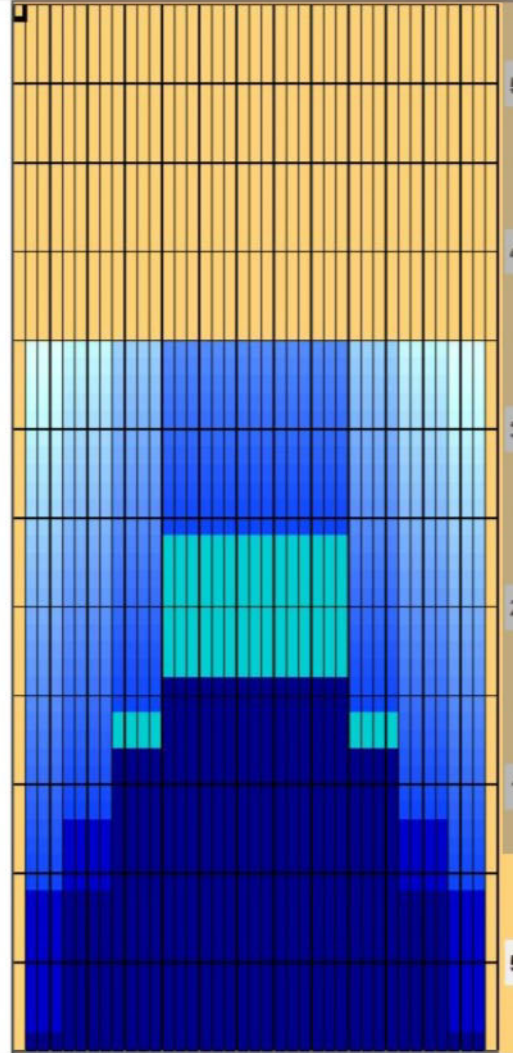

Kegel Sport Series - SUNSET STRIP - 3240 (50 uL)

Oil Pattern Distance: 40 Feet   **Reverse Brush Drop:** 40 Feet   **Oil Per Board:** 50 uL
Forward Oil Total: 15.95 mL   **Reverse Oil Total:** 8.75 mL   **Volume Oil Total:** 24.7 mL
Forward Boards Crossed: 319 Boards   **Reverse Boards Crossed:** 175 Boards   **Total Boards Crossed:** 494 Boards

	Start	Stop	Loads	Speed	Crossed	Start	End	Feet	T.Oil
1	2L	2R	2	14	74	0.0	1.9	1.9	3700
2	5L	5R	3	18	93	1.9	9.5	7.6	4650
3	9L	9R	4	18	92	9.5	19.7	10.2	4600
4	13L	13R	4	18	60	19.7	29.9	10.2	3000
5	2L	2R	0	18	0	29.9	33.0	3.1	0
6	2L	2R	0	22	0	33.0	40.0	7.0	0

Conditioner:
Type In or Select One
TransferType:
Type In or Select One

Forward

Reverse

Combined

Buff