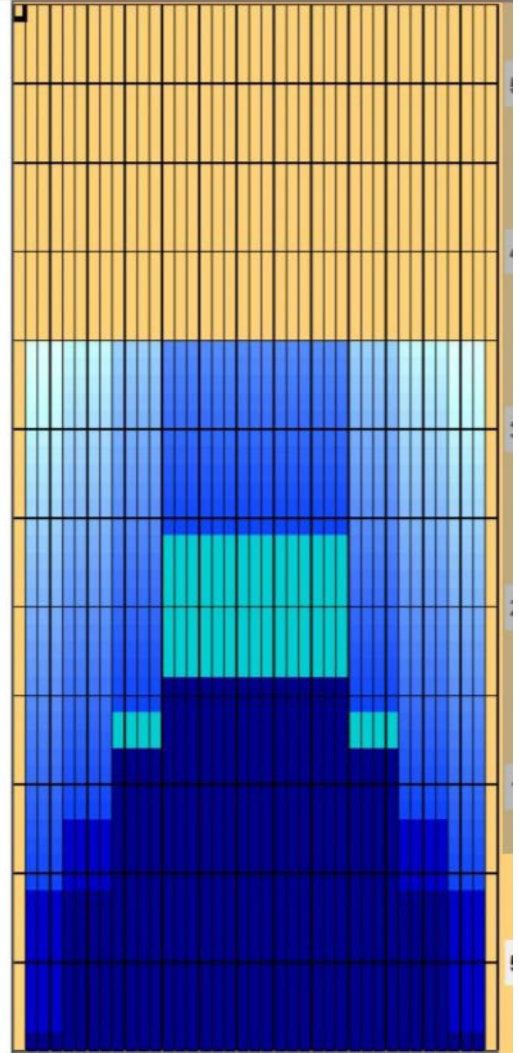

Kegel Sport Series - SUNSET STRIP - 3240 (50 uL)

Oil Pattern Distance: 40 Feet   **Reverse Brush Drop:** 40 Feet   **Oil Per Board:** 50 uL
Forward Oil Total: 15.95 mL   **Reverse Oil Total:** 8.75 mL   **Volume Oil Total:** 24.7 mL
Forward Boards Crossed: 319 Boards   **Reverse Boards Crossed:** 175 Boards   **Total Boards Crossed:** 494 Boards

	Start	Stop	Loads	Speed	Crossed	Start	End	Feet	T.Oil
1	2L	2R	2	14	74	0.0	1.9	1.9	3700
2	5L	5R	3	18	93	1.9	9.5	7.6	4650
3	9L	9R	4	18	92	9.5	19.7	10.2	4600
4	13L	13R	4	18	60	19.7	29.9	10.2	3000
5	2L	2R	0	18	0	29.9	33.0	3.1	0
6	2L	2R	0	22	0	33.0	40.0	7.0	0

Conditioner:
Type In or Select One
TransferType:
Type In or Select One

Forward

Reverse

Combined

Buff